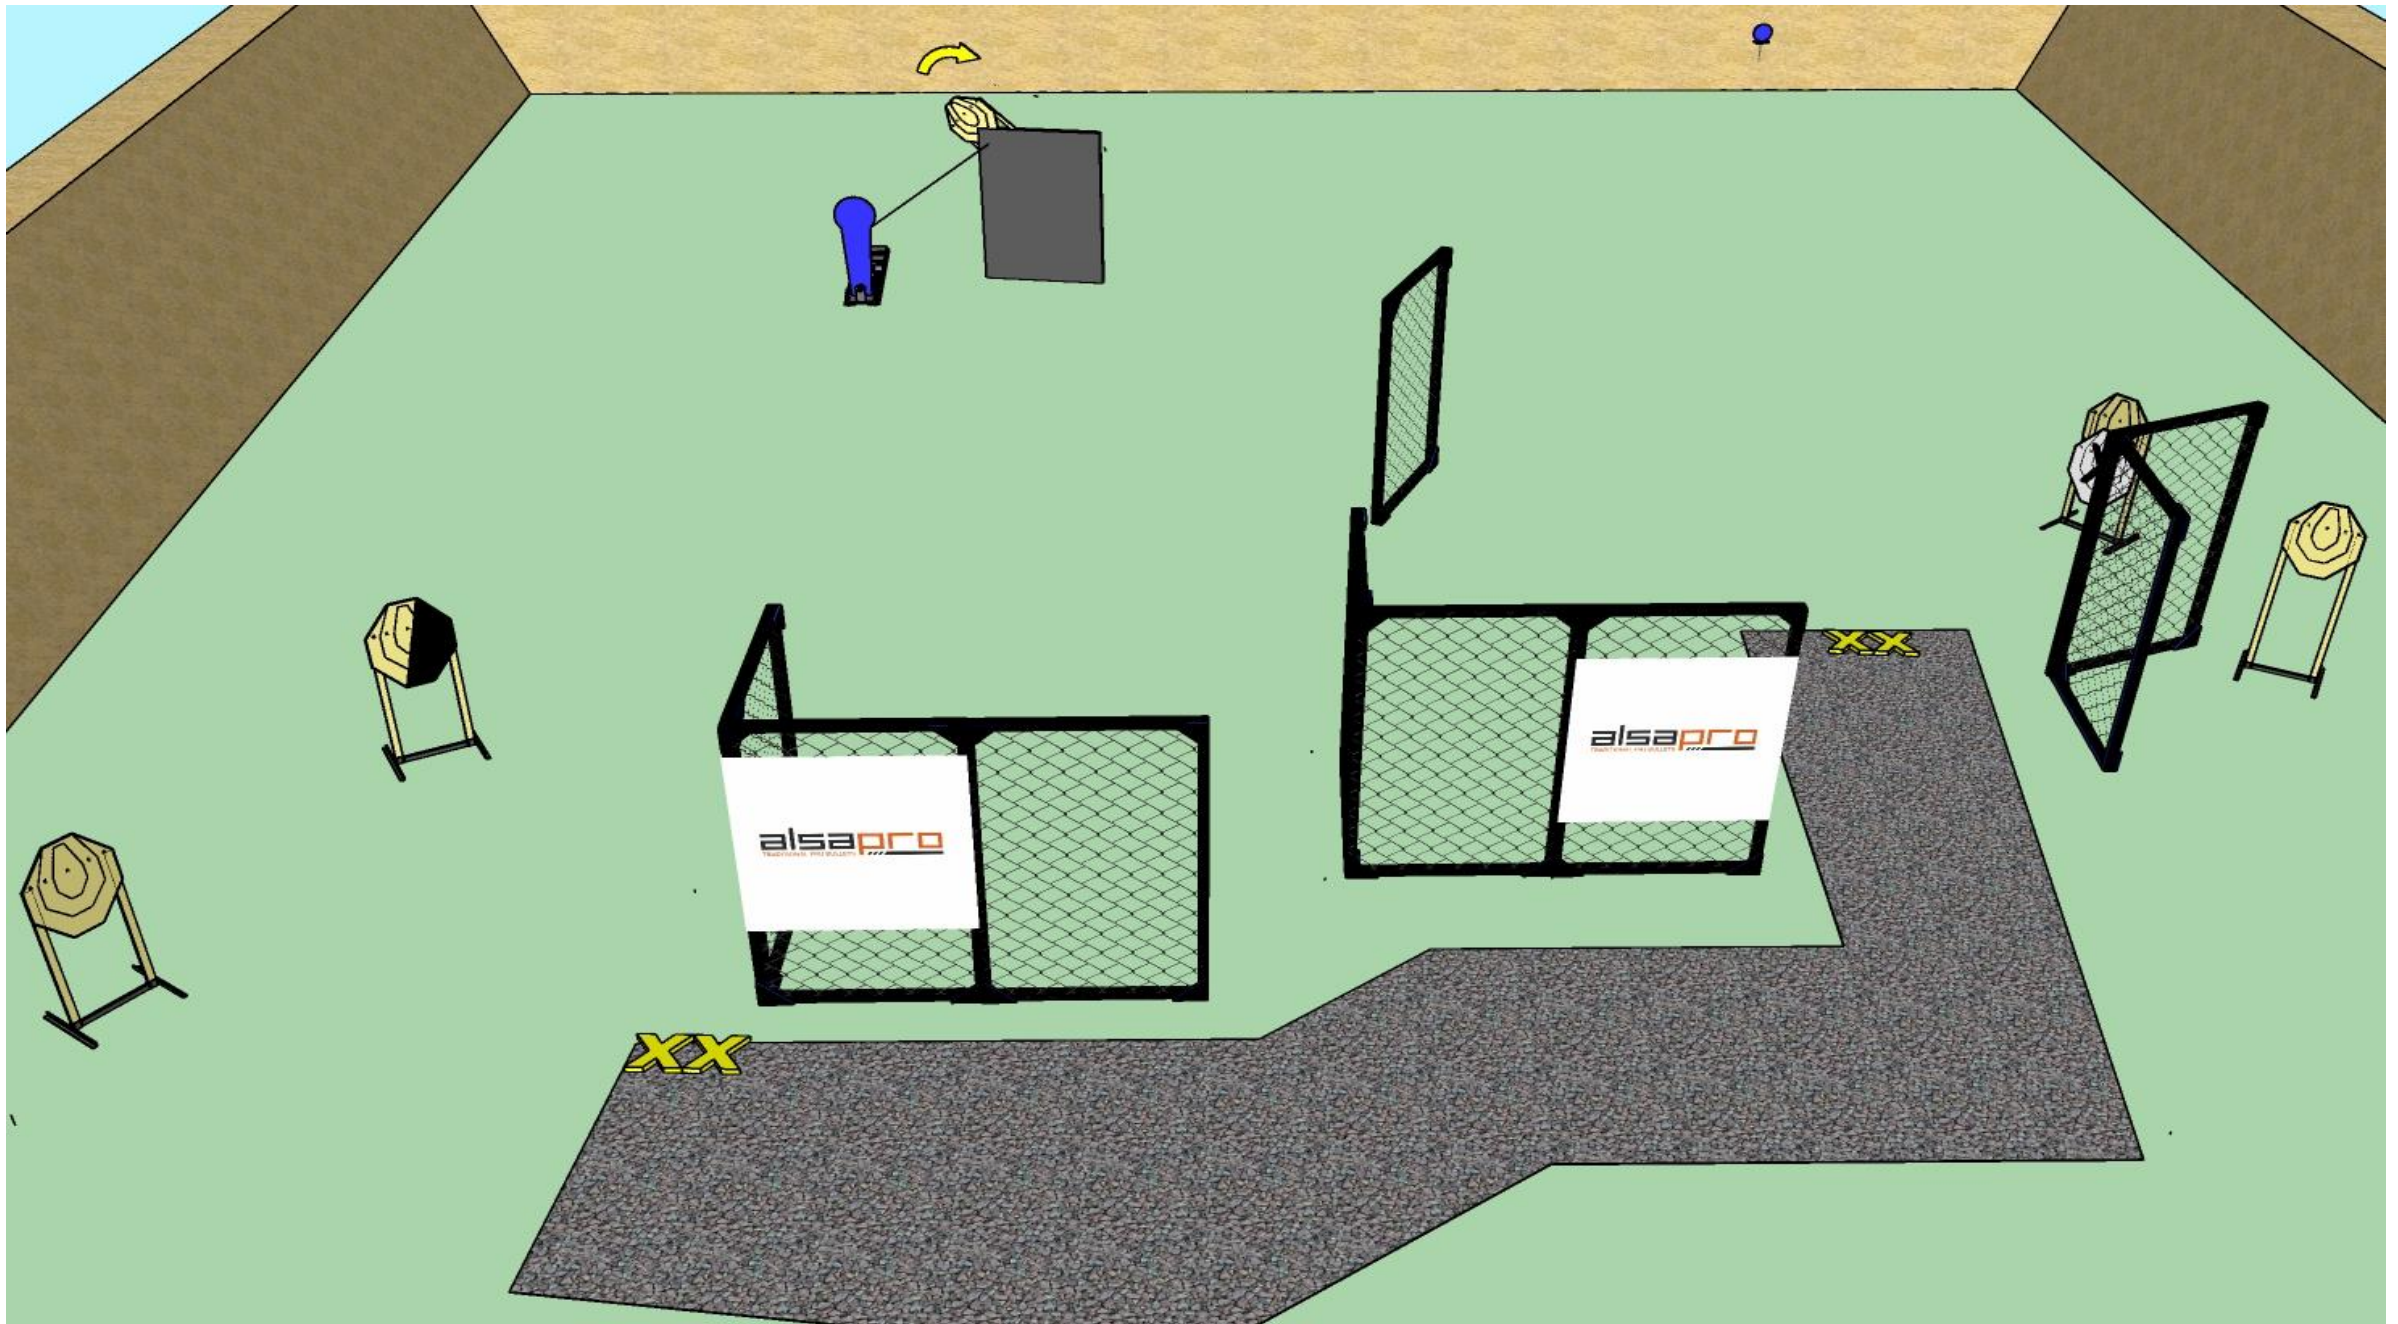

12

5

1

1

START POSITION: Standing on mark A or B

GUN READY CONDITION: Gun loaded and holstered

stage 3

Spooky Forest