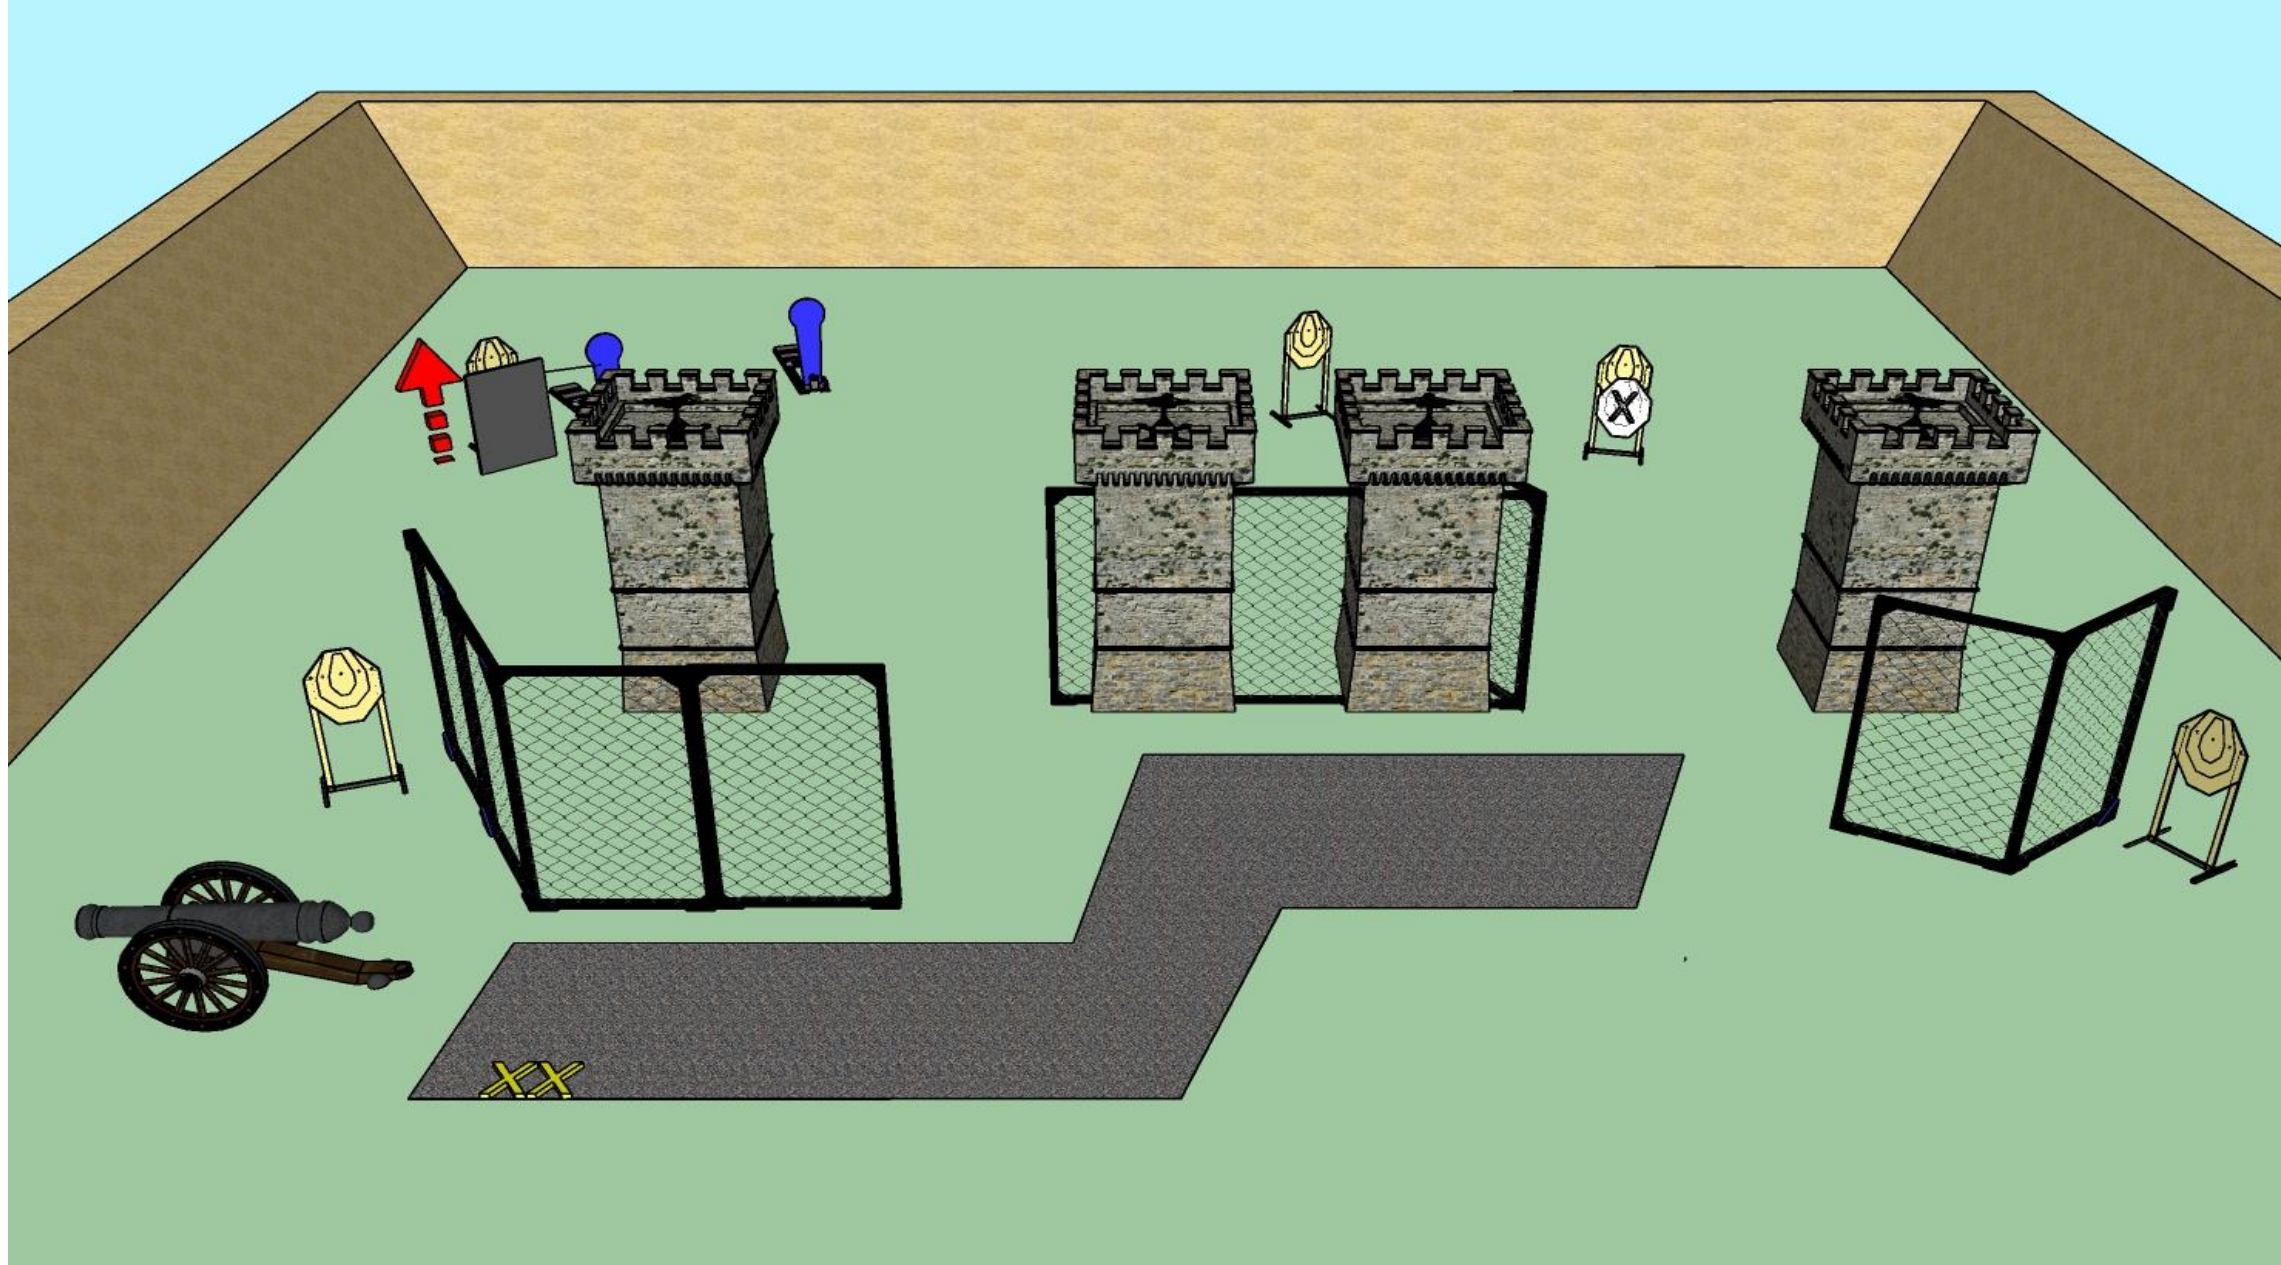

stage 18

Stronghold

12

5

2

START POSITION: Standing on mark

GUN READY CONDITION: Gun loaded and holstered