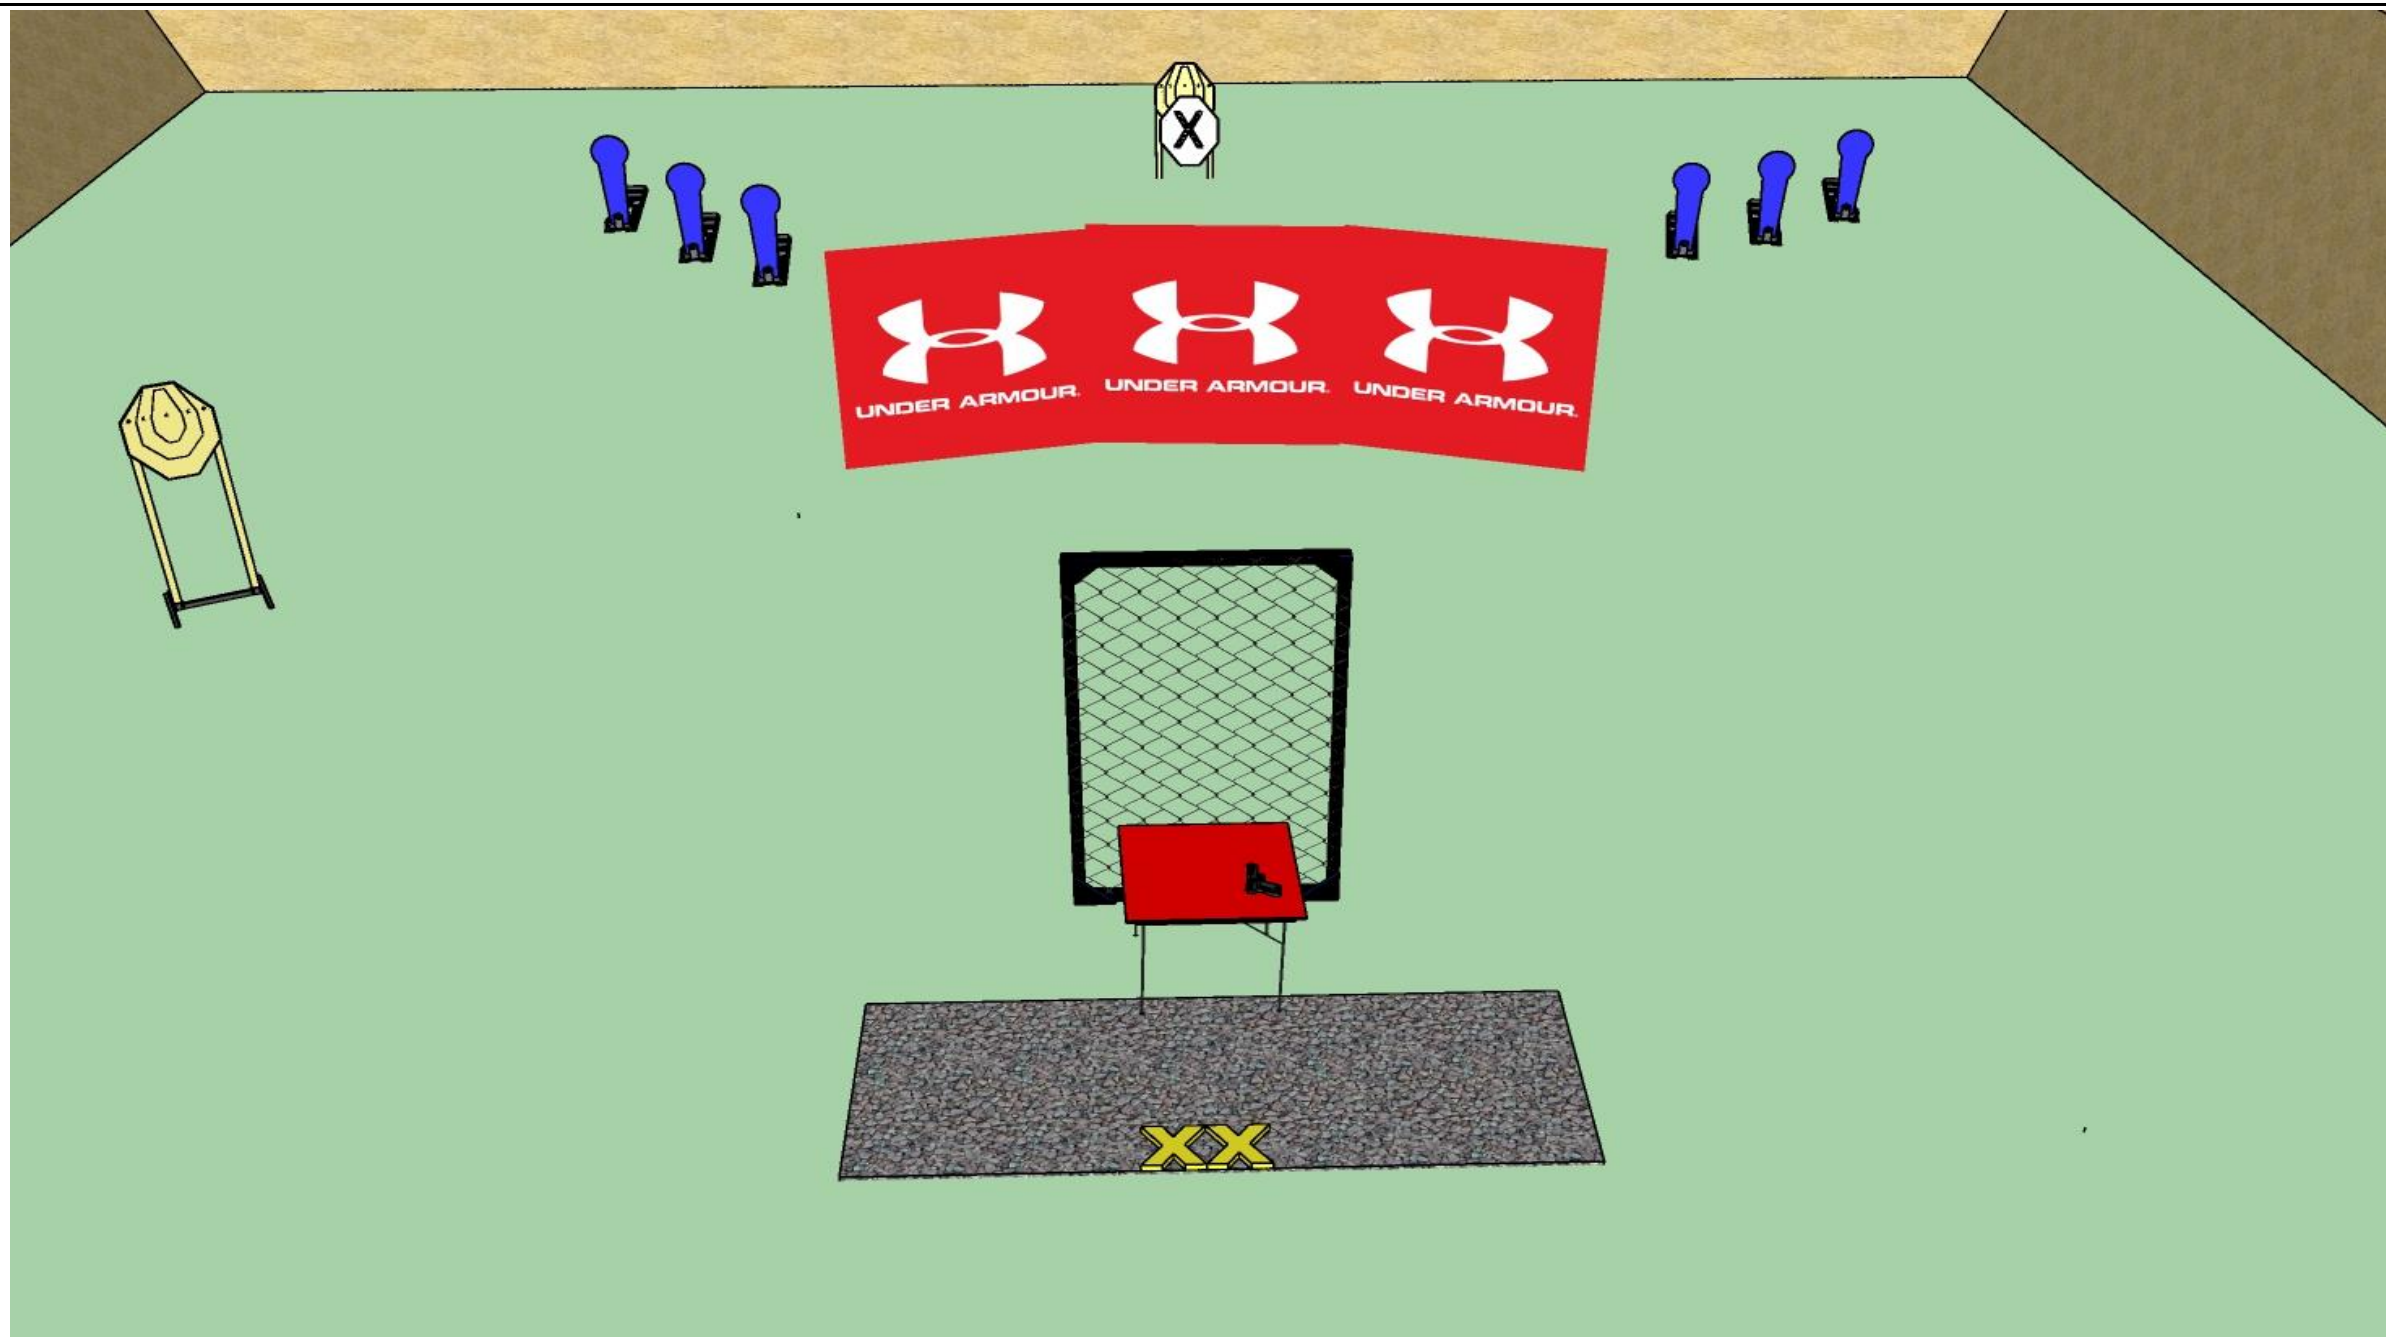

stage 6

UNDER ARMOUR

10

2

6

START POSITION: Standing on mark in designed area

GUN READY CONDITION: Gun unloaded on the table, all magazines on belt