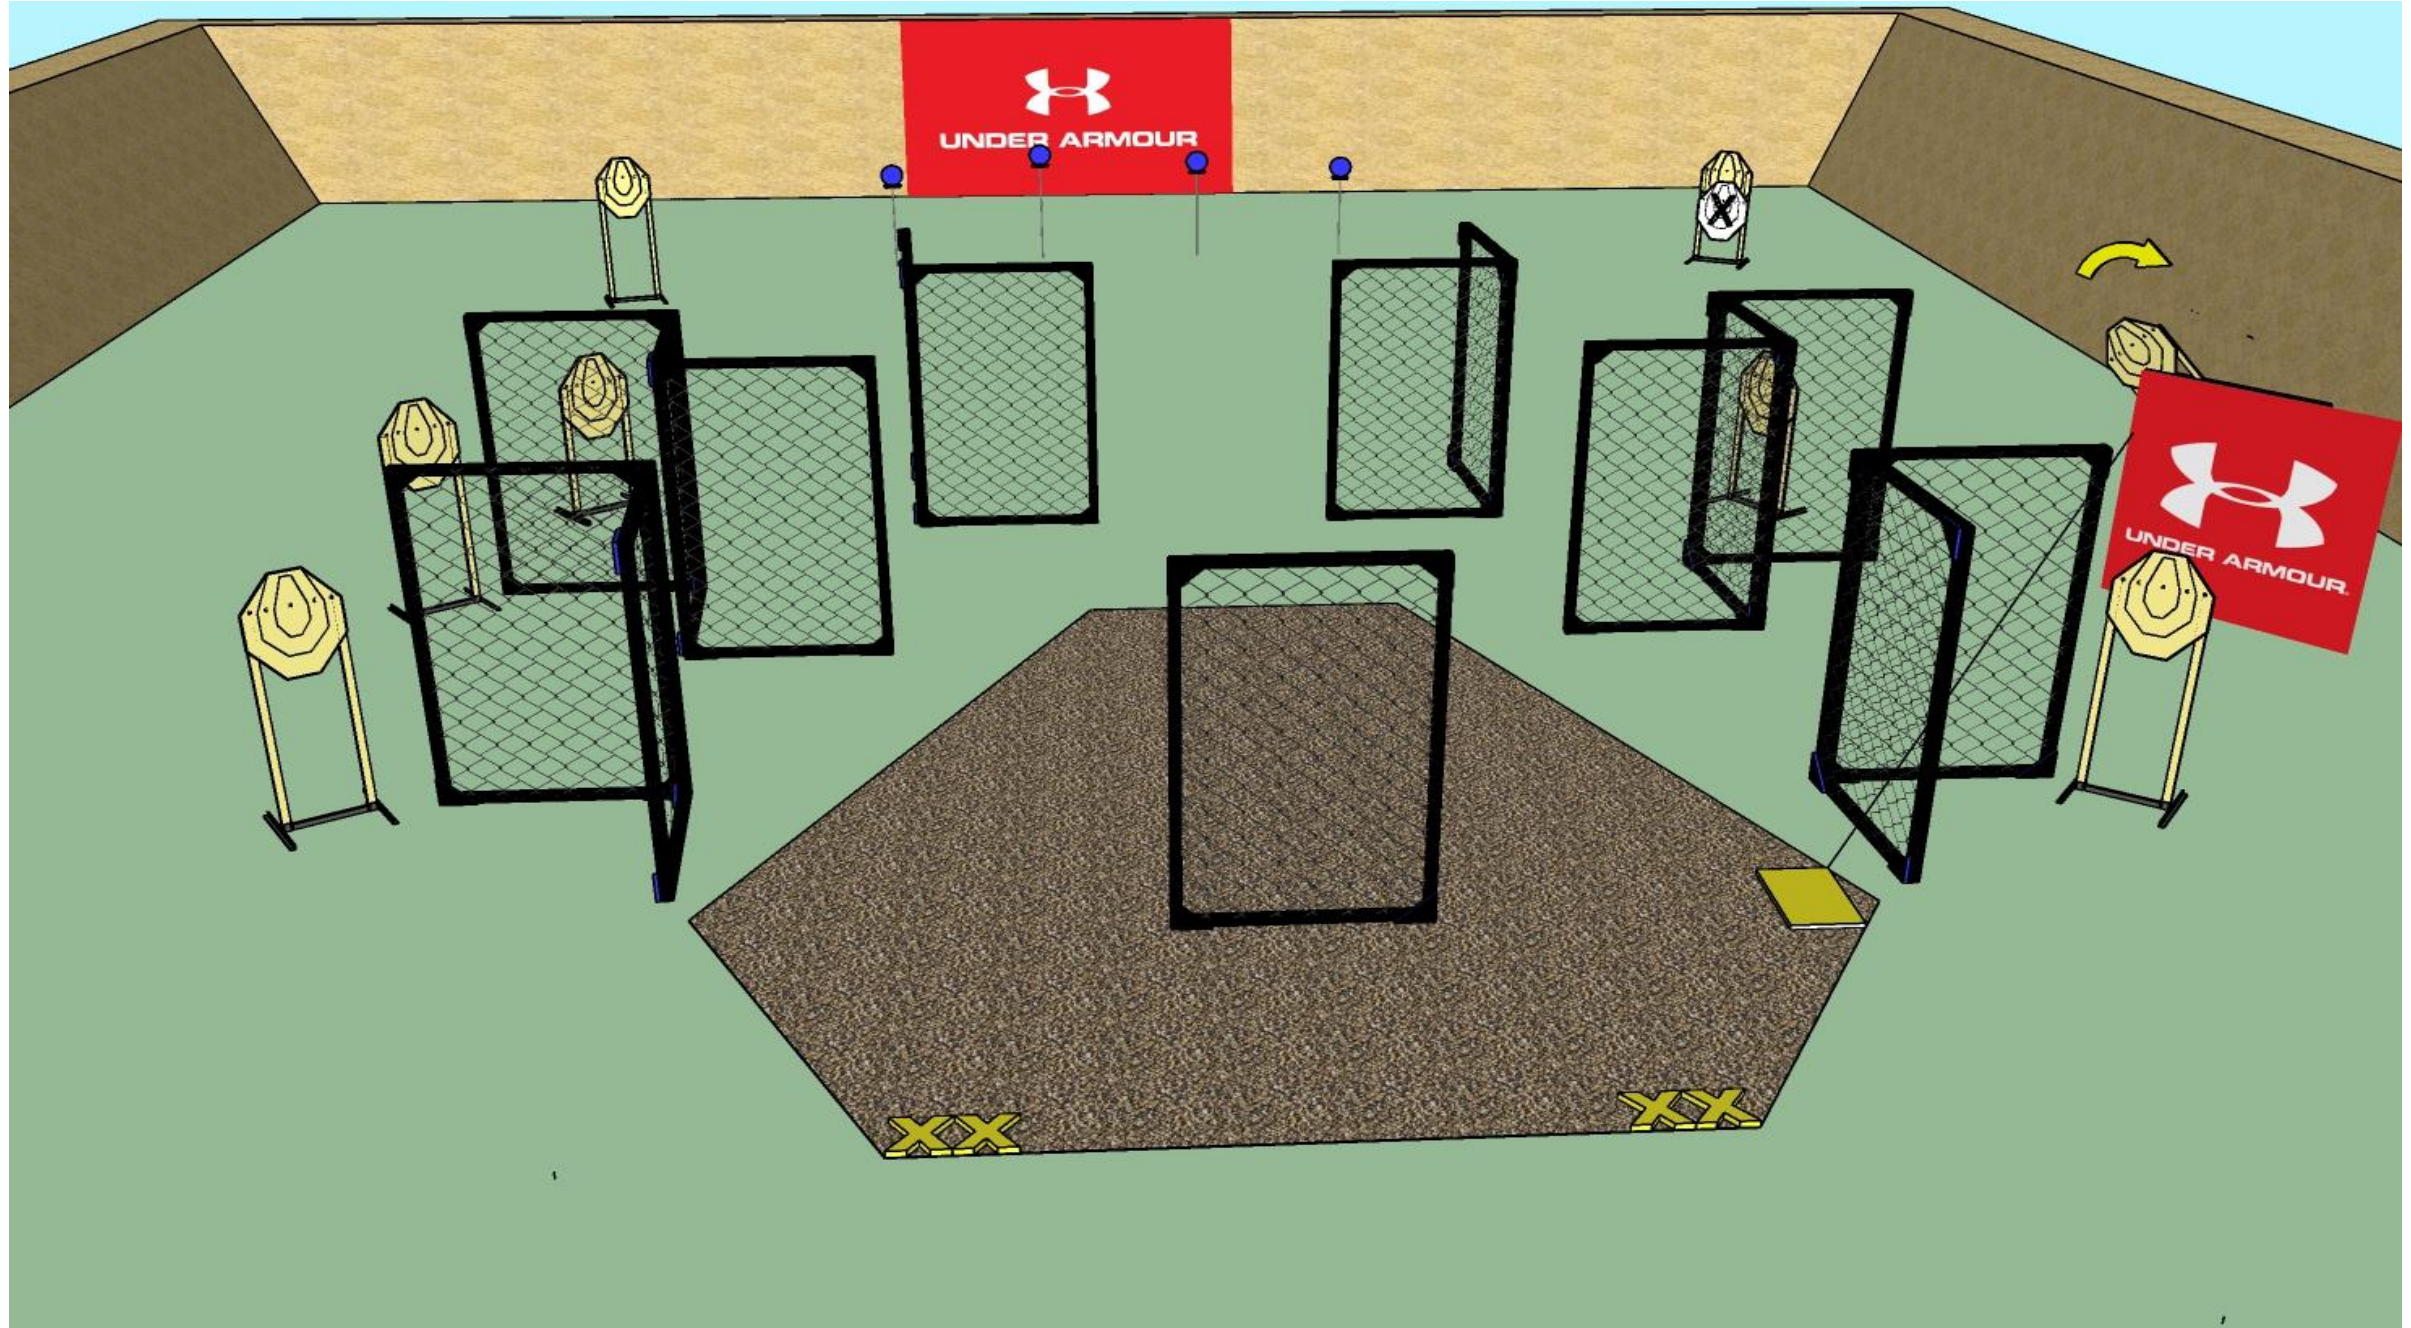

GUN READY CONDITION: Gun loaded and holstered

stage 8

UNDER ARMOUR

20

8

4

START POSITION: Standing on mark A or B

GUN READY CONDITION: Gun loaded and holstered

stage 9

alsapro
TRADITIONAL FMJ BULLETS

23

11

1

START POSITION: Standing on mark

GUN READY CONDITION: Gun loaded and holstered

stage 10